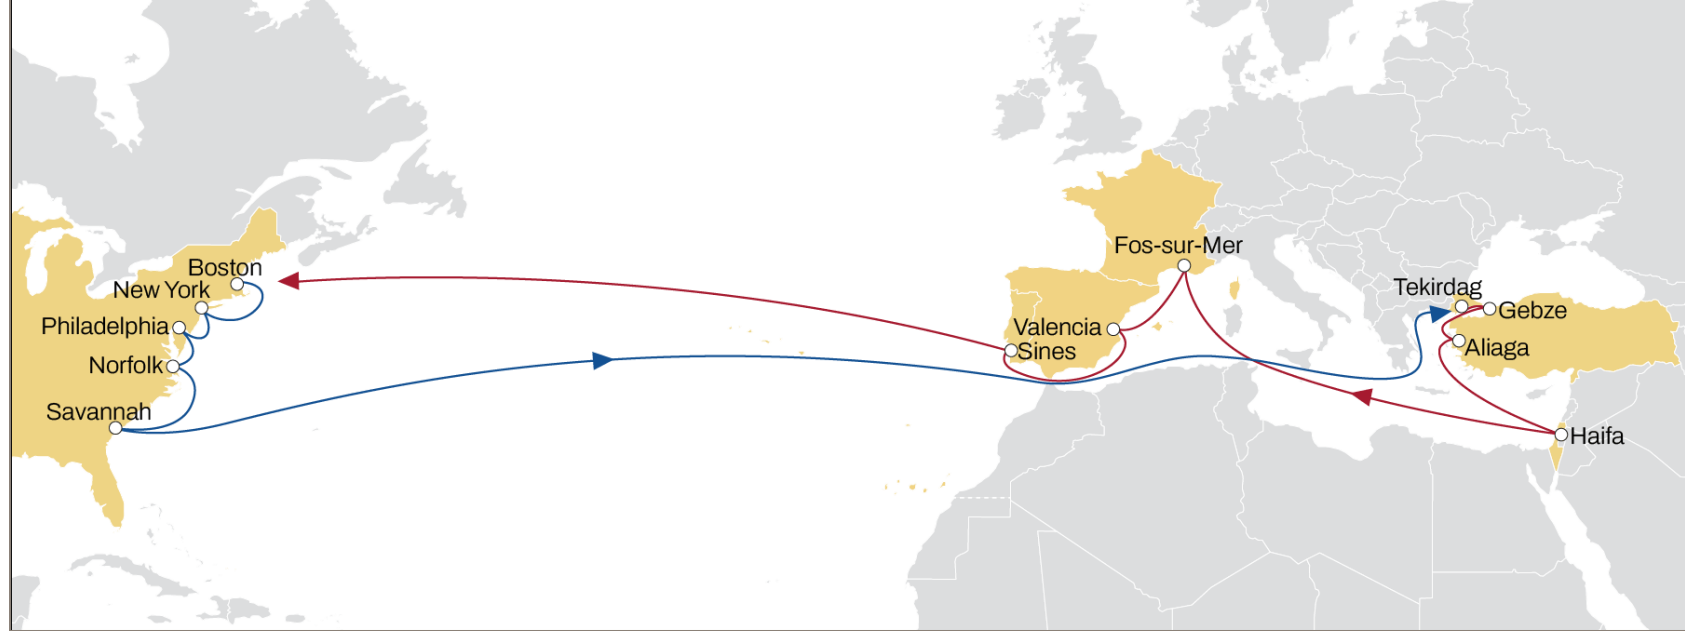

TRANSATLANTIC SERVICES EUROPE-USA

July 2024

External

EMUSA

TÜRKIYE/WMED TO USA EAST COAST

WESTBOUND

- MSC standalone service
- Weekly sailings
- Extensive and exclusive network from FOS TO USA East Coast
- Exclusive direct service from Valencia to USEC

Transit Time	Arrival					
	Departure	Boston	New York	Philadelphia	Norfolk	Savannah
Tekirdag		24	26	29	31	33
Gebze		20	22	25	27	29
Aliaga		21	23	26	28	30
Haifa		18	20	23	25	27
FOS		13	15	18	20	22
Valencia		10	12	15	17	19
Sines		7	9	12	14	16

MEDUSEC

WEST MED TO USA NATL

WESTBOUND

- 2M VSA
- Weekly Sailings
- 7 Vessels
- Faster transit time from Italy to USA East coast
- Extensive Coverage with the exclusive Baltimore call from Med area

Transit Time	Arrival					
	Departure	New York	Norfolk	Baltimore	Savannah	Charleston
	Gioia Tauro	21	24	25	28	30
	Naples	18	21	22	25	27
	Leghorn	15	18	19	22	24
	Genoa	13	16	17	20	22
	Algeciras	9	12	13	16	18

NEUATL3

NWC TO USA

WESTBOUND

- 2M VSA
- Weekly Sailings
- 7 Vessels

- Most competitive transit time from Germany to New York & Charleston with extensive Gulf coverage

Transit Time	Arrival				
Departure	New York	Charleston	Altamira	New Orleans	Mobile
Antwerp	14	17	23	27	29
Rotterdam	12	15	21	25	27
Bremerhaven	10	13	19	23	25