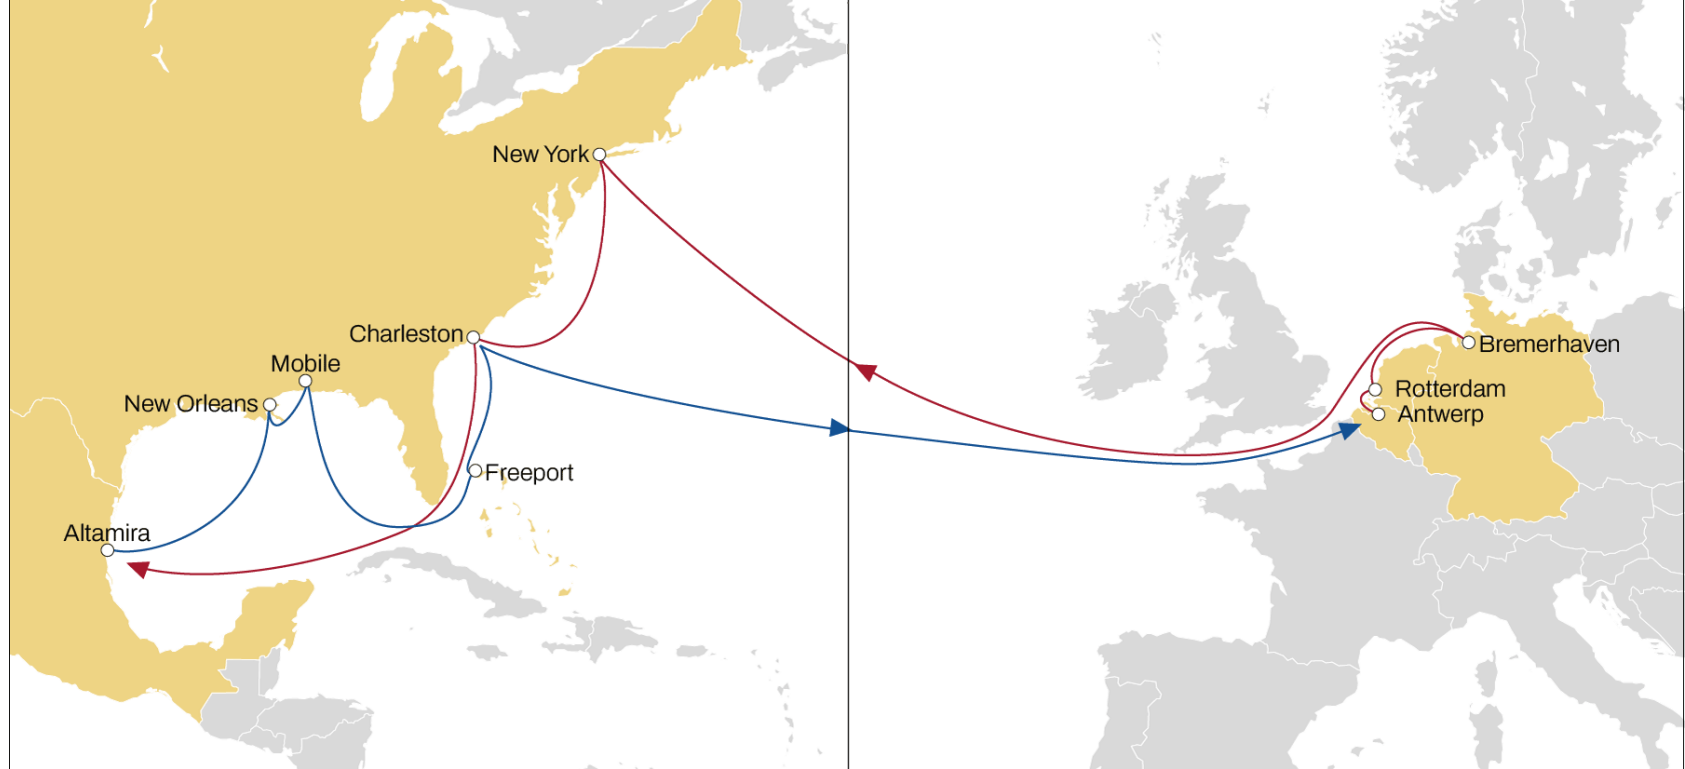

Transit Time	Arrival						
	Departure	Boston	New York	Philadelphia	Norfolk	Jacksonville	Freeport
Klaipeda		22	25	27	29	32	33
Gdynia		20	23	25	27	30	31
Goteborg		16	19	21	23	26	27
Hamburg		14	17	19	21	24	25
Antwerp		12	15	17	19	22	23
Felixstowe		11	14	16	18	21	22
Le Havre		9	12	14	16	19	20

NEUATL2

NWC TO USA

WESTBOUND

- 2M VSA
- Weekly Sailings
- Best connection and transit time from France (Le Havre) & Antwerp to New York

Transit Time	Arrival			
	Departure	New York	Norfolk	Baltimore
Bremerhaven	15	17	19	23
Antwerp	12	14	16	20
Le Havre	10	12	14	18

NEUATL3

NWC TO USA

WESTBOUND

- 2M VSA
- Weekly Sailings
- 7 Vessels

- Most competitive transit time from Germany to New York & Charleston with extensive Gulf coverage

Transit Time	Arrival				
Departure	New York	Charleston	Altamira	New Orleans	Mobile
Antwerp	14	17	23	27	29
Rotterdam	12	15	21	25	27
Bremerhaven	10	13	19	23	25

[EUROPE – MEXICO](#)