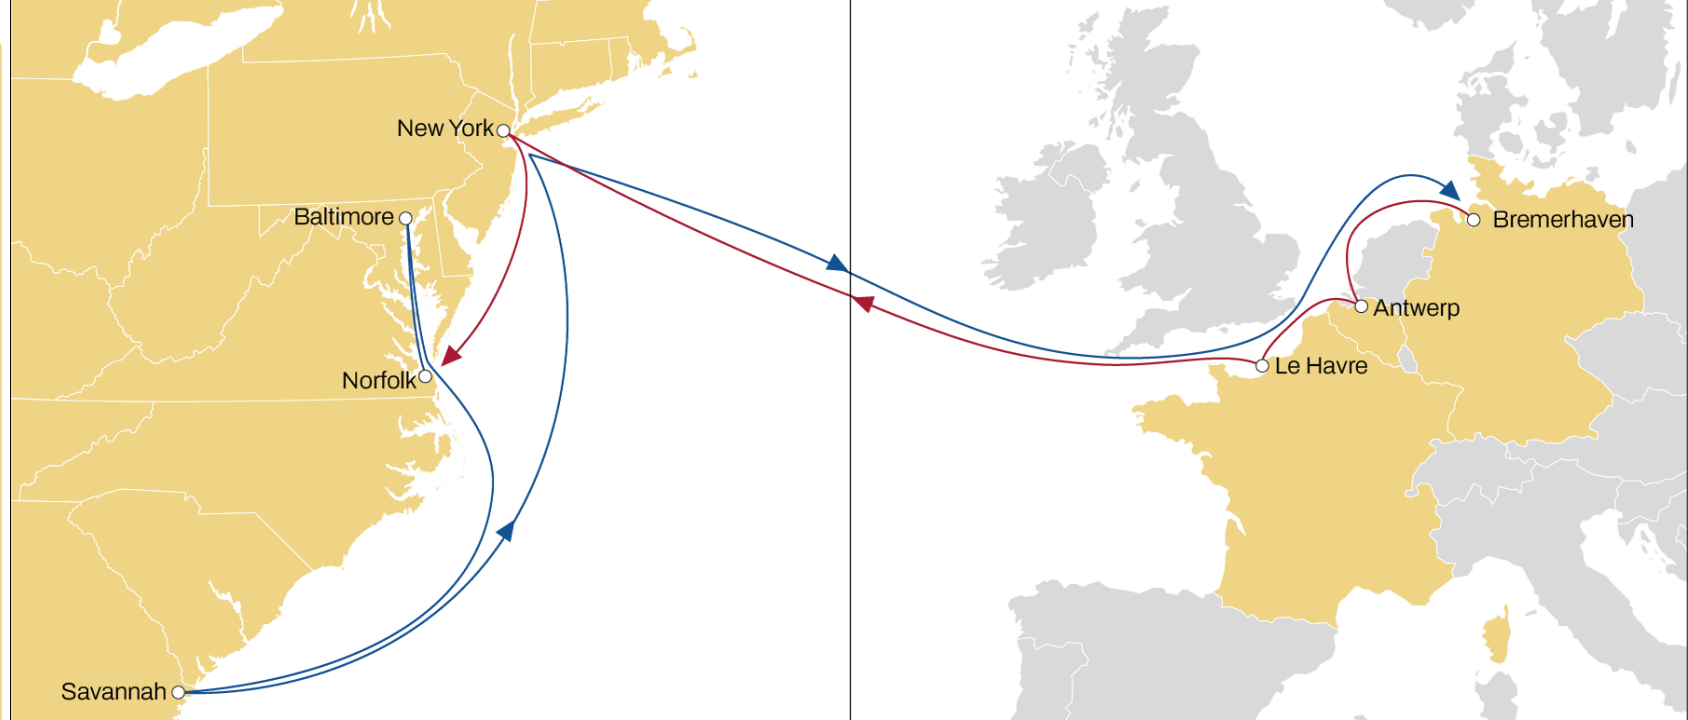

TRANSATLANTIC SERVICES EUROPE-USA

July 2024

External

EMUSA

TÜRKIYE/WMED TO USA EAST COAST

WESTBOUND

- MSC standalone service
- Weekly sailings
- Extensive and exclusive network from FOS TO USA East Coast
- Exclusive direct service from Valencia to USEC

NEUATL1

NWC TO USA

WESTBOUND

- 2M VSA
- US flag service
- Weekly Sailings
- Faster transit times from Germany to Norfolk and Mid – West

Transit Time	Arrival		
	Norfolk	Charleston	Houston
Departure			
Antwerp	15	17	23
Rotterdam	13	15	21
Bremerhaven	11	13	19

NEUATL2

NWC TO USA

WESTBOUND

- 2M VSA
- Weekly Sailings
- Best connection and transit time from France (Le Havre) & Antwerp to New York

Transit Time	Arrival			
	Departure	New York	Norfolk	Baltimore
Bremerhaven	15	17	19	23
Antwerp	12	14	16	20
Le Havre	10	12	14	18

NEUATL3

NWC TO USA

WESTBOUND

- 2M VSA
- Weekly Sailings
- 7 Vessels

- Most competitive transit time from Germany to New York & Charleston with extensive Gulf coverage

Transit Time	Arrival				
Departure	New York	Charleston	Altamira	New Orleans	Mobile
Antwerp	14	17	23	27	29
Rotterdam	12	15	21	25	27
Bremerhaven	10	13	19	23	25