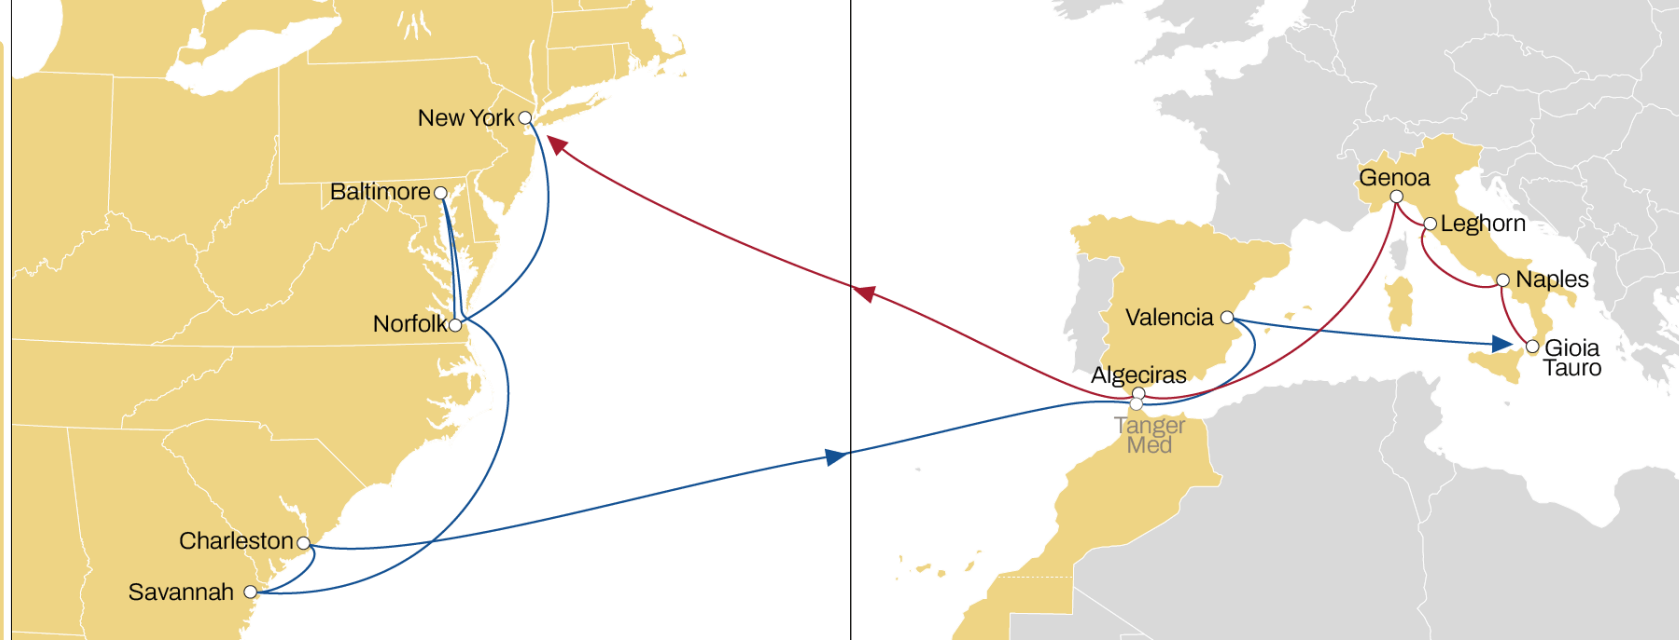

TRANSATLANTIC SERVICES EUROPE-USA

July 2024

External

EMUSA

TÜRKIYE/WMED TO USA EAST COAST

WESTBOUND

- MSC standalone service
- Weekly sailings
- Extensive and exclusive network from FOS TO USA East Coast
- Exclusive direct service from Valencia to USEC

MEDUSEC

WEST MED TO USA NATL

WESTBOUND

- 2M VSA
- Weekly Sailings
- 7 Vessels
- Faster transit time from Italy to USA East coast
- Extensive Coverage with the exclusive Baltimore call from Med area

Transit Time	Arrival					
	Departure	New York	Norfolk	Baltimore	Savannah	Charleston
	Gioia Tauro	21	24	25	28	30
	Naples	18	21	22	25	27
	Leghorn	15	18	19	22	24
	Genoa	13	16	17	20	22
	Algeciras	9	12	13	16	18

CALIFORNIA EXPRESS

WEST MED TO NORTH AMERICA PACIFIC

WESTBOUND

- MSC Standalone Service
- Weekly Sailings
- Exclusive all water service from Med to North America West Coast

Transit Time	Arrival		
	Los Angeles	Oakland	Seattle
Departure			
Gioia Tauro	39	42	50
Civitavecchia	36	39	47
Fos-sur-Mer	33	36	44
La Spezia	30	33	41
Barcelona	28	31	39
Valencia	26	29	37
Sines	22	25	33

NEUATL3

NWC TO USA

WESTBOUND

- 2M VSA
- Weekly Sailings
- 7 Vessels

- Most competitive transit time from Germany to New York & Charleston with extensive Gulf coverage

Transit Time	Arrival				
Departure	New York	Charleston	Altamira	New Orleans	Mobile
Antwerp	14	17	23	27	29
Rotterdam	12	15	21	25	27
Bremerhaven	10	13	19	23	25