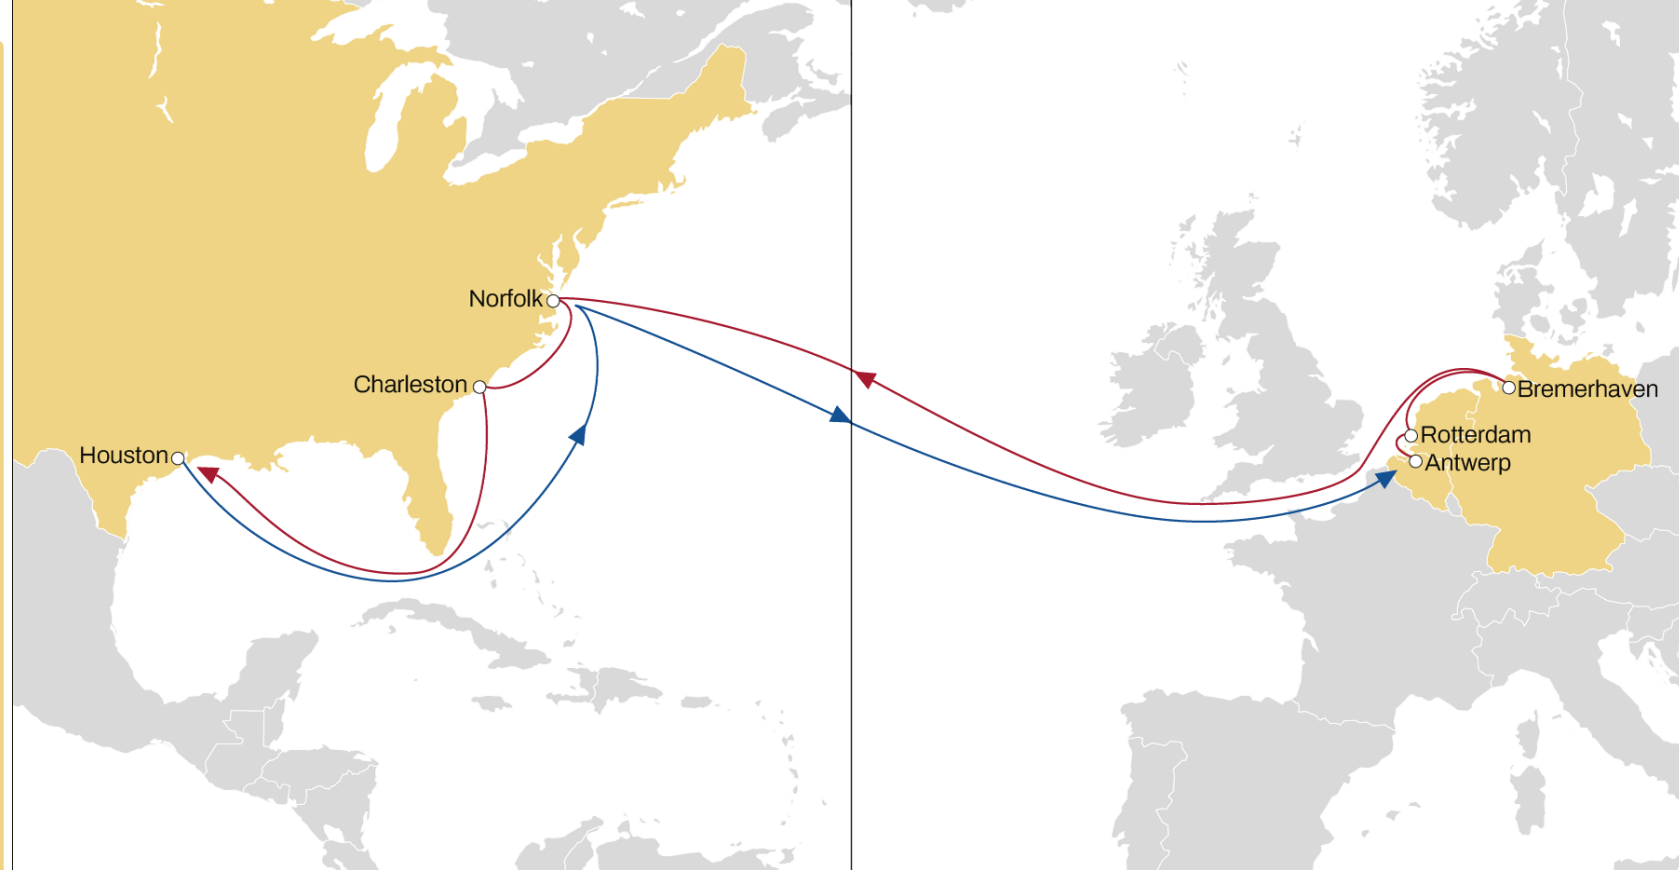

Transit Time	Arrival						
	Departure	Boston	New York	Philadelphia	Norfolk	Jacksonville	Freeport
Klaipeda		22	25	27	29	32	33
Gdynia		20	23	25	27	30	31
Goteborg		16	19	21	23	26	27
Hamburg		14	17	19	21	24	25
Antwerp		12	15	17	19	22	23
Felixstowe		11	14	16	18	21	22
Le Havre		9	12	14	16	19	20

NEUATL1

NWC TO USA

WESTBOUND

- 2M VSA
- US flag service
- Weekly Sailings
- Faster transit times from Germany to Norfolk and Mid – West

Transit Time	Arrival		
	Norfolk	Charleston	Houston
Departure			
Antwerp	15	17	23
Rotterdam	13	15	21
Bremerhaven	11	13	19

NEUATL2

NWC TO USA

WESTBOUND

- 2M VSA
- Weekly Sailings
- Best connection and transit time from France (Le Havre) & Antwerp to New York

Transit Time	Arrival			
	Departure	New York	Norfolk	Baltimore
Bremerhaven	15	17	19	23
Antwerp	12	14	16	20
Le Havre	10	12	14	18

NEUATL3

NWC TO USA

WESTBOUND

- 2M VSA
- Weekly Sailings
- 7 Vessels

- Most competitive transit time from Germany to New York & Charleston with extensive Gulf coverage

Transit Time	Arrival				
Departure	New York	Charleston	Altamira	New Orleans	Mobile
Antwerp	14	17	23	27	29
Rotterdam	12	15	21	25	27
Bremerhaven	10	13	19	23	25