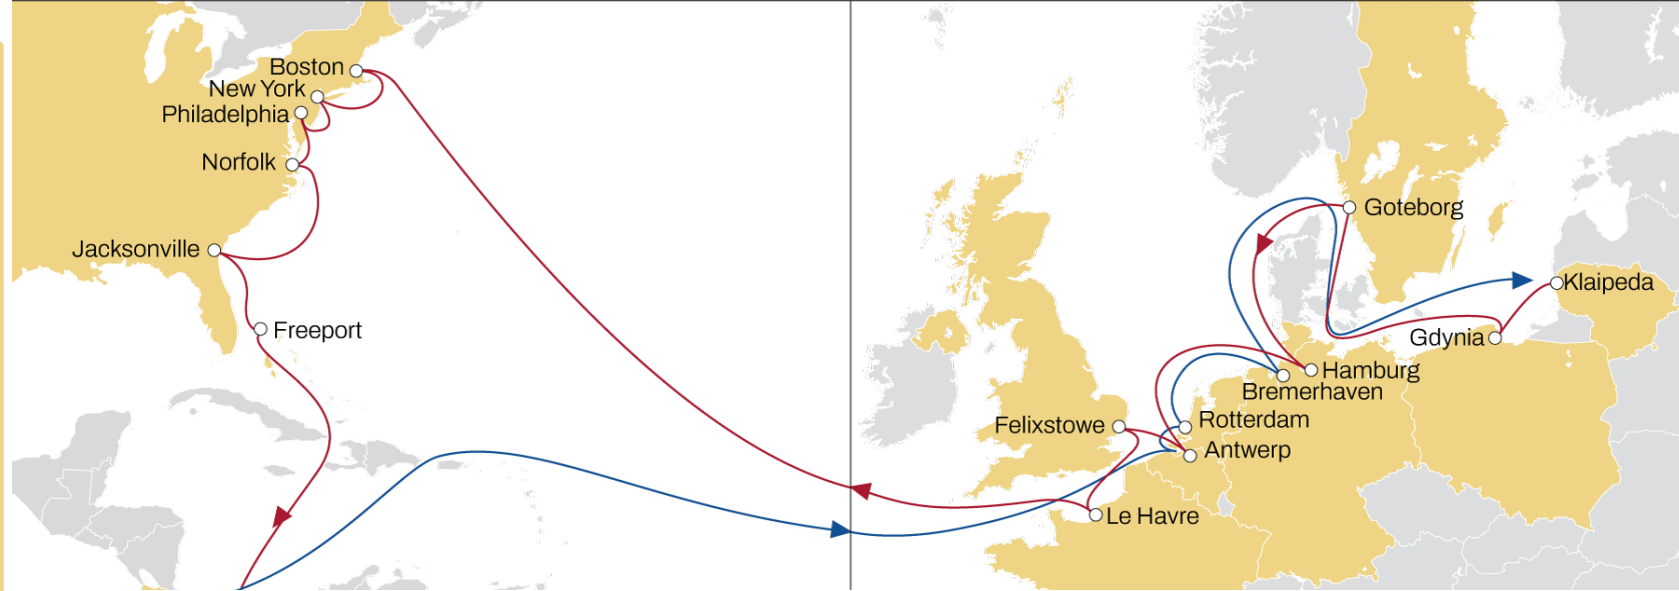

MEDGULF

WEST MED TO USA SOUTH & GULF

WESTBOUND

- 2M VSA
- Weekly Sailings
- Full US and Gulf & Mexico direct coverage from Italy, Spain & Portugal
- Offering Miami as first port call with the best transit time on the market

Transit Time	Arrival					
	Freeport	Miami	Veracruz	Altamira	Houston	New Orleans
Departure						
Gioia Tauro	25	26	30	26	35	39
Naples	22	23	27	29	32	36
La Spezia	19	20	24	26	29	33
Barcelona	18	19	23	25	28	39
Valencia	16	17	21	23	26	30
Algeciras	14	15	19	21	24	28
Sines	12	13	17	19	22	26

NWC & SCAN BALTIC – USA

NWC & SCAN BALTIC TO USA AND BAHAMAS

WESTBOUND

- MSC standalone service
- Weekly sailings
- Unique direct service from Scan Balt to US East coast
- Felixstowe direct connection to New York, Philadelphia, Norfolk & Jacksonville
- Exclusive Philadelphia & Boston service from NWC & Scan Balt area

NEUATL3

NWC TO USA

WESTBOUND

- 2M VSA
- Weekly Sailings
- 7 Vessels

- Most competitive transit time from Germany to New York & Charleston with extensive Gulf coverage

Transit Time	Arrival				
Departure	New York	Charleston	Altamira	New Orleans	Mobile
Antwerp	14	17	23	27	29
Rotterdam	12	15	21	25	27
Bremerhaven	10	13	19	23	25