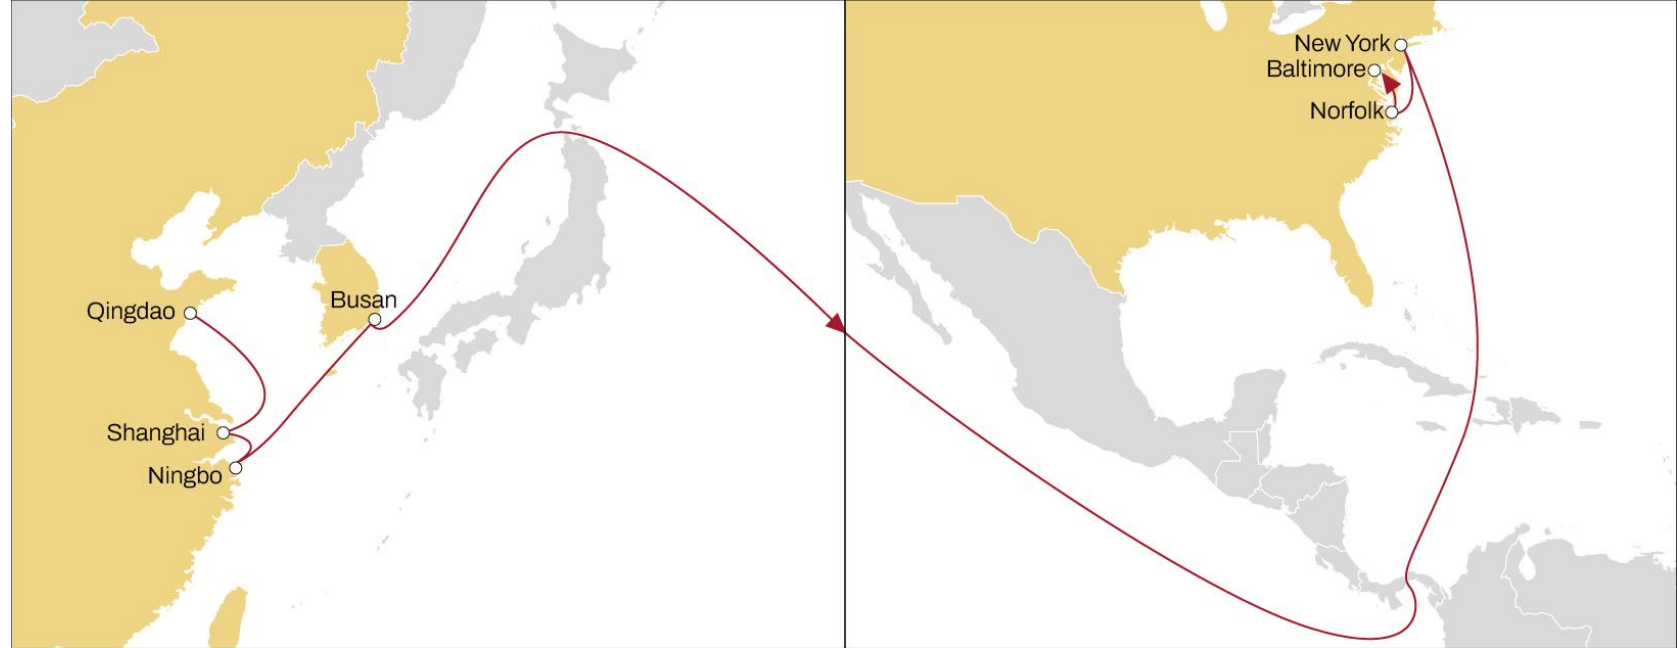

ASIA TO USA EAST COAST

EMPIRE

EASTBOUND

- **Fast connection** from North and Central China to North Atlantic ports
- **Efficient** feeder connection from North and Southeast Asia outports via Busan

	NEW YORK	NORFOLK	BALTIMORE
QINGDAO	36	39	42
SHANGHAI	33	37	39
NINGBO	31	35	37
BUSAN	29	32	35