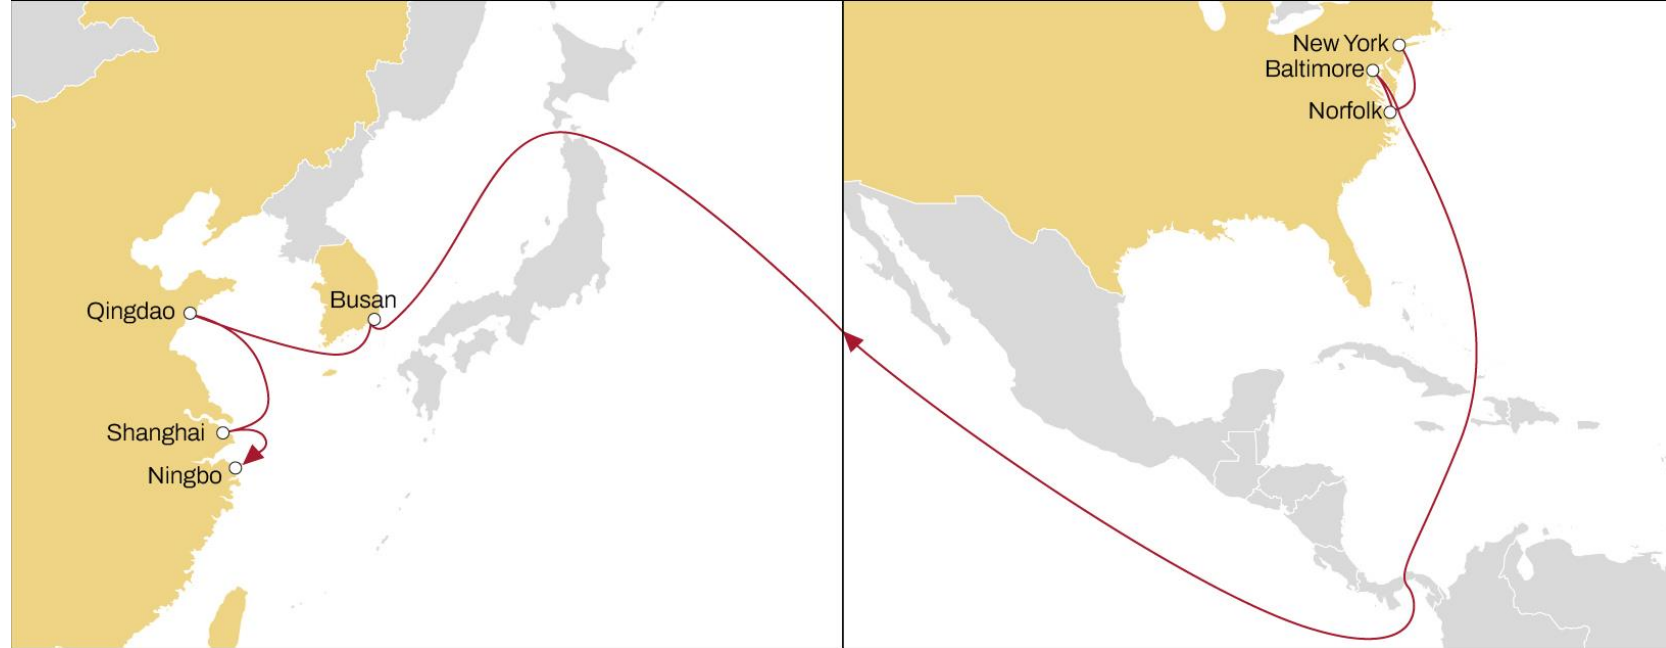

USA EAST COAST TO ASIA

EMPIRE

WESTBOUND

- **Direct connection** from US East Coast to South Korea
- **Efficient connections** to Japan via Busan
- **Comprehensive coverage** from US East Coast to Central and North China

	BUSAN	QINGDAO	SHANGHAI	NINGBO
NEW YORK	34	37	40	42
NORFOLK	31	34	36	38
BALTIMORE	28	31	34	36