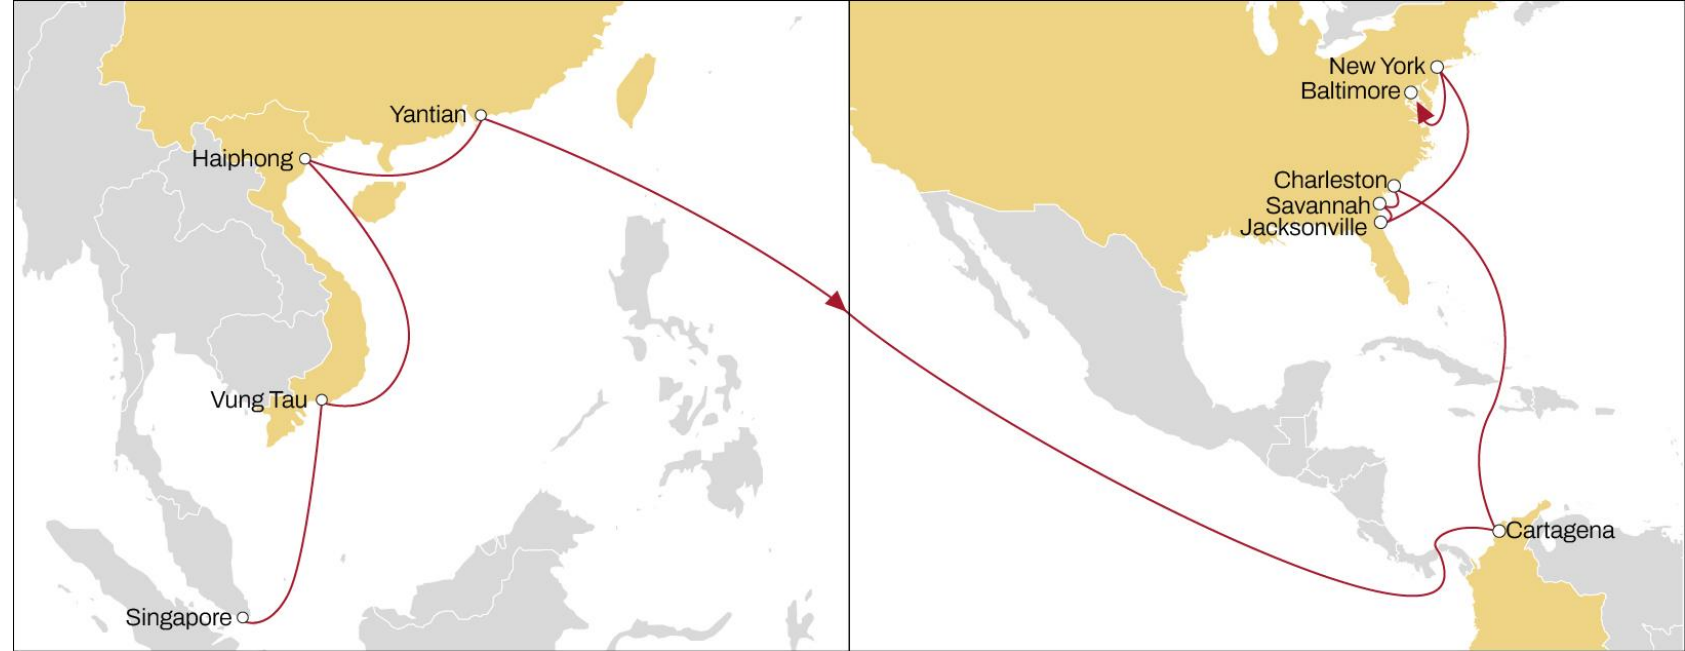

# ASIA TO USA EAST COAST

### EASTBOUND

- **Extensive coverage** of China main ports to the South Atlantic region
- **Alternative service** from the Asia markets into Mexico West Coast with direct call in Manzanillo

	MANZANILLO	KINGSTON	SAVANNAH	CHARLESTON	WILMINGTON
NANSHA	25	33	37	39	41
YANTIAN	24	32	36	38	40
XIAMEN	22	30	34	36	38
NINGBO	20	27	31	34	36
SHANGHAI	18	26	30	32	34
BUSAN	15	23	27	30	32

### EASTBOUND

- **Direct service** from Vung Tau and Haiphong
- **Fast** transit time into Cartagena
- **Excellent** US East Coast coverage

	CARTAGENA	CHARLESTON	SAVANNAH	JACKSONVILLE	NEW YORK	BALTIMORE
SINGAPORE	32	36	38	40	43	45
VUNG TAU	29	34	35	37	40	42
HAIPHONG	26	31	32	34	37	39
YANTIAN	23	28	29	31	35	37