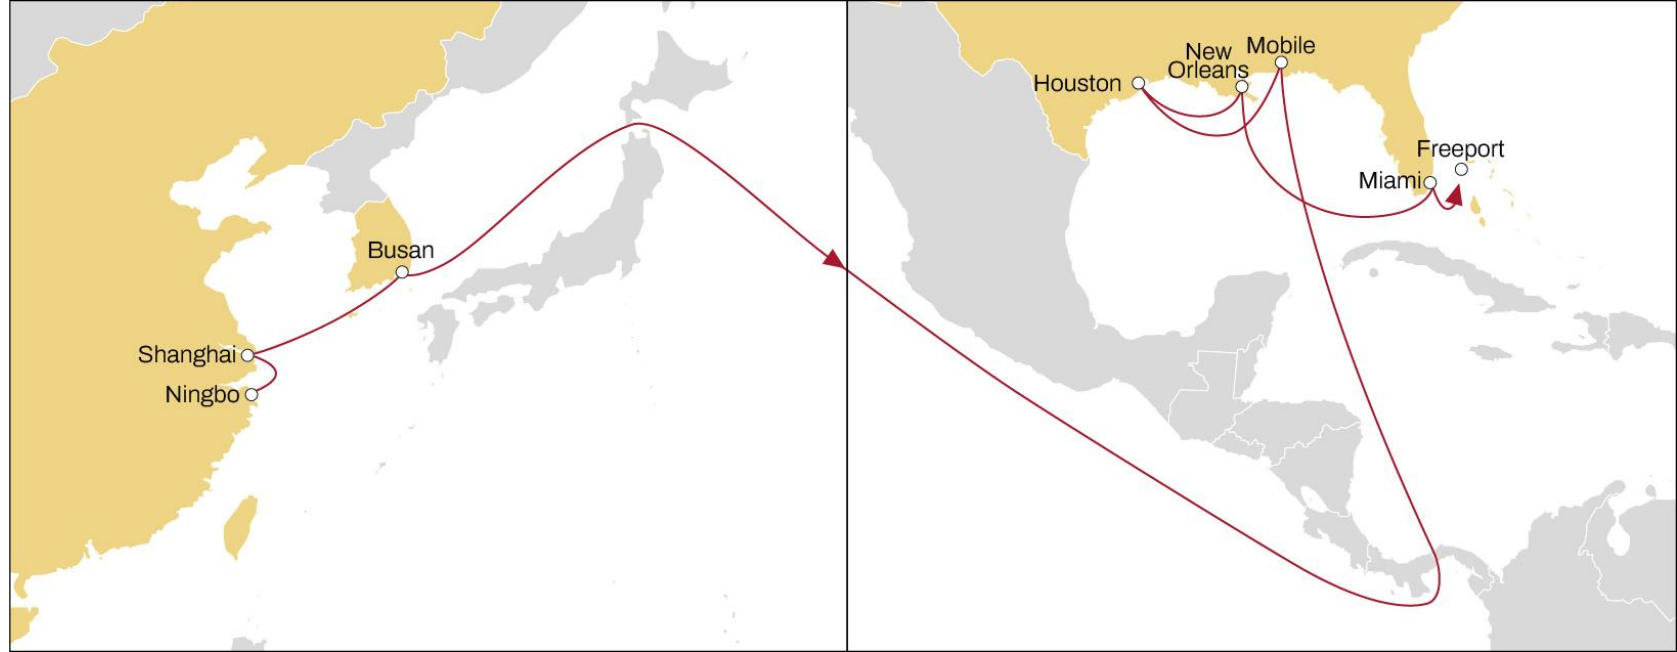

# ASIA TO USA EAST COAST

### EASTBOUND

- **Direct service** from Vung Tau and Haiphong
- **Fast** transit time into Cartagena
- **Excellent** US East Coast coverage

	CARTAGENA	CHARLESTON	SAVANNAH	JACKSONVILLE	NEW YORK	BALTIMORE
SINGAPORE	32	36	38	40	43	45
VUNG TAU	29	34	35	37	40	42
HAIPHONG	26	31	32	34	37	39
YANTIAN	23	28	29	31	35	37

## EASTBOUND

- **Comprehensive coverage** of the US Gulf region
- **Swift connection** from the Chinese and Japanese outports via Busan

	MOBILE	HOUSTON	NEW ORLEANS	MIAMI	FREEPORT
NINGBO	31	34	38	42	44
SHANGHAI	28	32	36	39	41
BUSAN	25	29	33	36	38